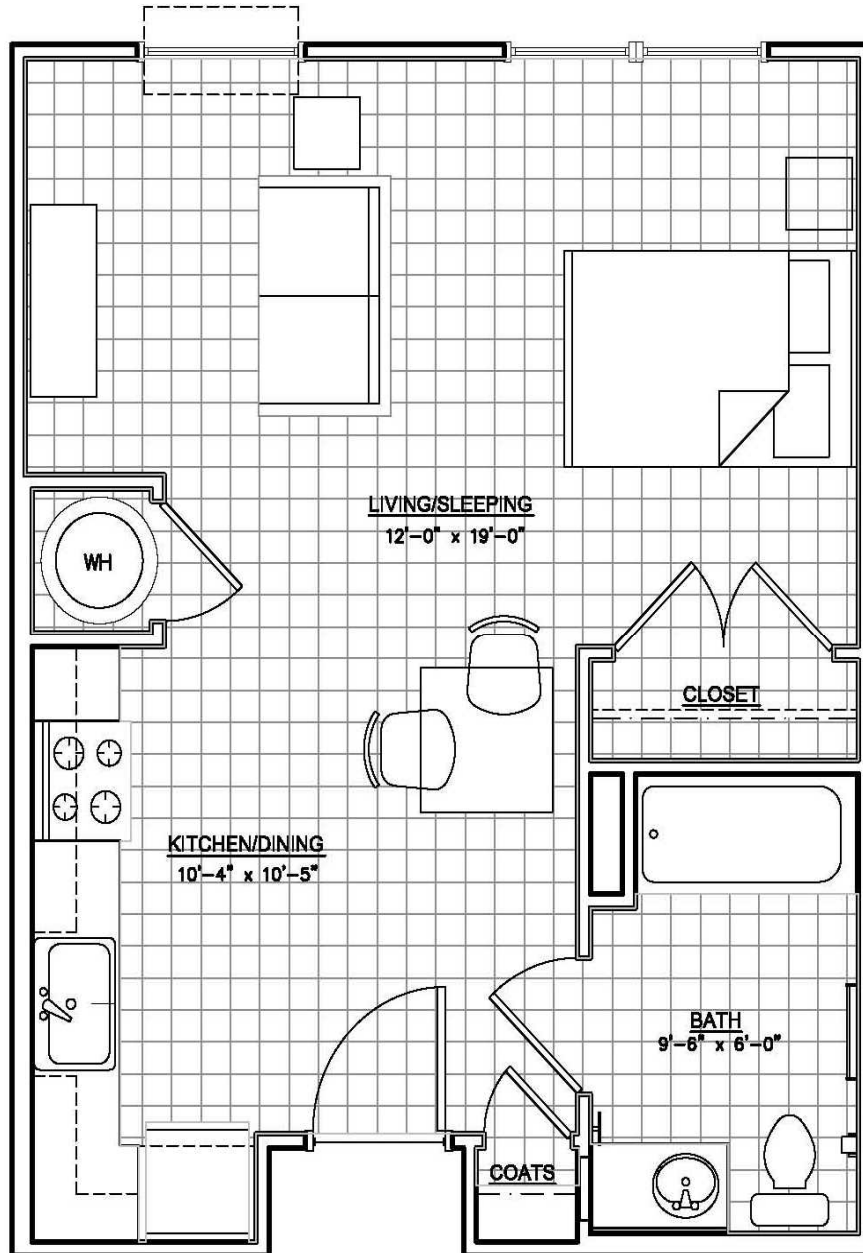

# BROOKRIDGE APARTMENTS

Typical Apartment Floor Plan

\*Typical unit approximately 450 sq. ft.

\*Dimensions are approximate